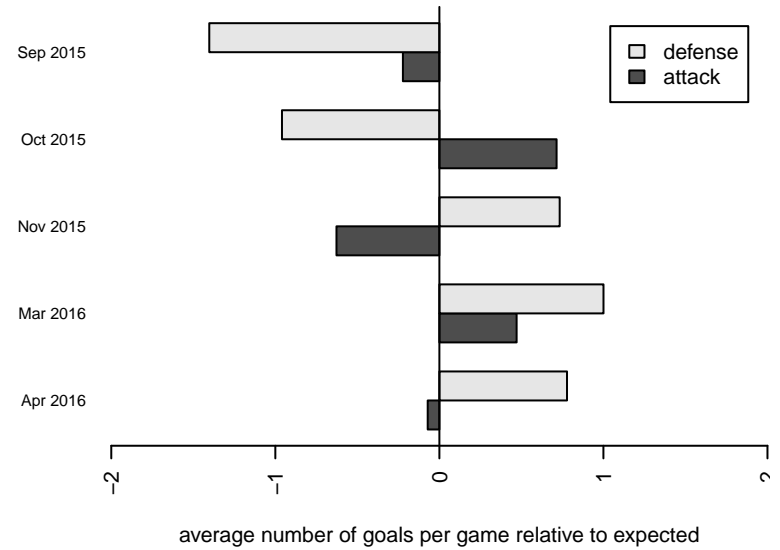

Performance relative to 13 month average