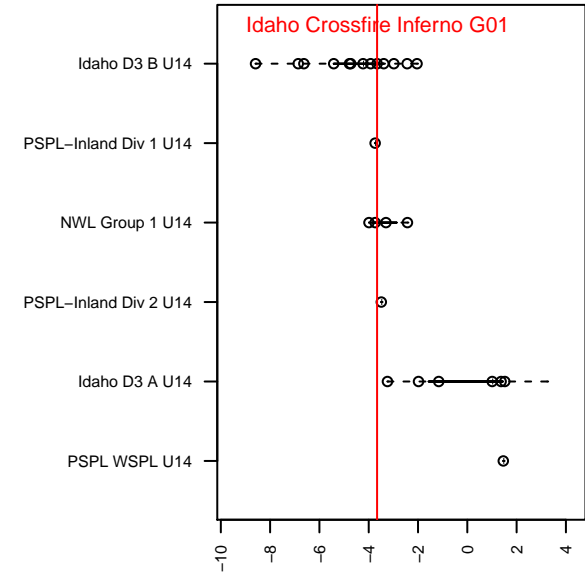

# Idaho Crossfire Inferno G01

alt names used:

Venues played:

, ID  
 G01 total strength=757  
 attack=1.15 defense=0.64  
 fall league = Idaho D3 B U14  
 spr league = Spr Idaho D3 B U14

2015 Idaho D3 B U14  
 2015 FC Nova Fall Showcase U14G Puma  
 2015 Spr Idaho D3 B U14

**Idaho Crossfire Inferno G01**  
 Dots are actual minus expected GF (blue circles) and GA (red triangles).  
 Blue line is smoothed change in attack strength. Red is smoothed change in defense strength.

**attack and defense variance (black dot)  
relative to other teams  
and top 10 in region**

**attack and defense rating  
relative to others at age  
and all opponents in last 13 months**

**Performance relative to 13 month average**