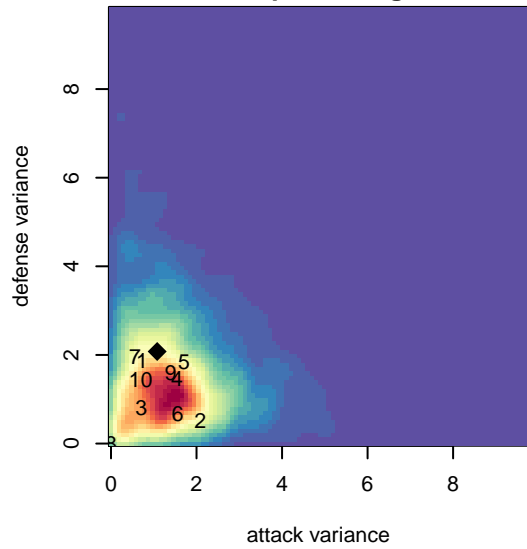

# Idaho Crossfire Inferno G01

alt names used:

Venues played:

, ID  
 G01 total strength=757  
 attack=1.15 defense=0.64  
 fall league = Idaho D3 B U14  
 spr league = Spr Idaho D3 B U14

2015 Idaho D3 B U14  
 2015 FC Nova Fall Showcase U14G Puma  
 2015 Spr Idaho D3 B U14

**Idaho Crossfire Inferno G01**  
 Dots are actual minus expected GF (blue circles) and GA (red triangles).  
 Blue line is smoothed change in attack strength. Red is smoothed change in defense strength.

**attack and defense variance (black dot)  
relative to other teams  
and top 10 in region**

**attack and defense rating  
relative to others at age  
and all opponents in last 13 months**

**Performance relative to 13 month average**